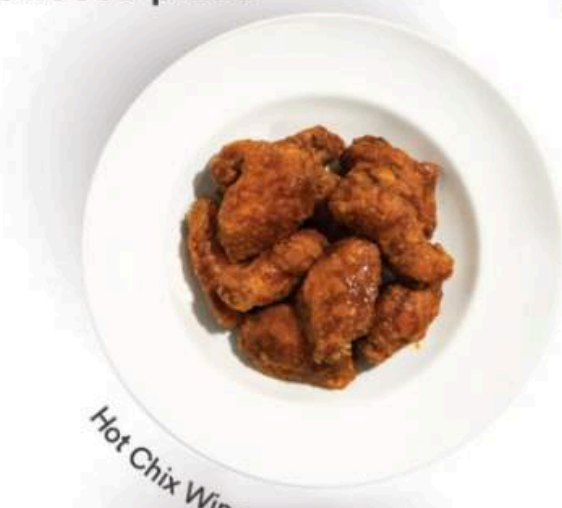

MALL OF ASIA
No Other Mall Comes Close

DELIVERY MENU

EDGE-TO-EDGE PIZZA

	9" DOUBLE	12" MEDIUM	15" LARGE	18" XLARGE
CLASSIC	315	525	735	945
New York Classic				
Hawaiian				
SIGNATURE	420	630	840	1050
Roasted Garlic & Shrimp				
#4 Cheese <i>Meat-Free</i>				
Manhattan Meatlovers				
BBQ Chicken				
LEGENDARY		735	945	1155
New York's Finest				

2 PIZZAS FOR 499

Choice of either 9" New York Classic or Hawaiian pizza or Manhattan Meatlovers with fixed 9" Cheese pizza

CHICKEN

WINGS *Hot Chix or Sweet Soy*

4pcs.	190
10pcs.	450
16pcs.	685

PASTA

	REGULAR	LARGE
Spaghetti & Meatballs	210	380
Charlie Chan	210	380
Chicken Alfredo	210	380
Shrimp Alfredo	245	420
Shrimp Aglio Olio		420

PARTY TRAYS

Good for 8-10 people

Baked Mac	800
Mac & Cheese	800
32pc. Wings	1000

Hot Chix Wings