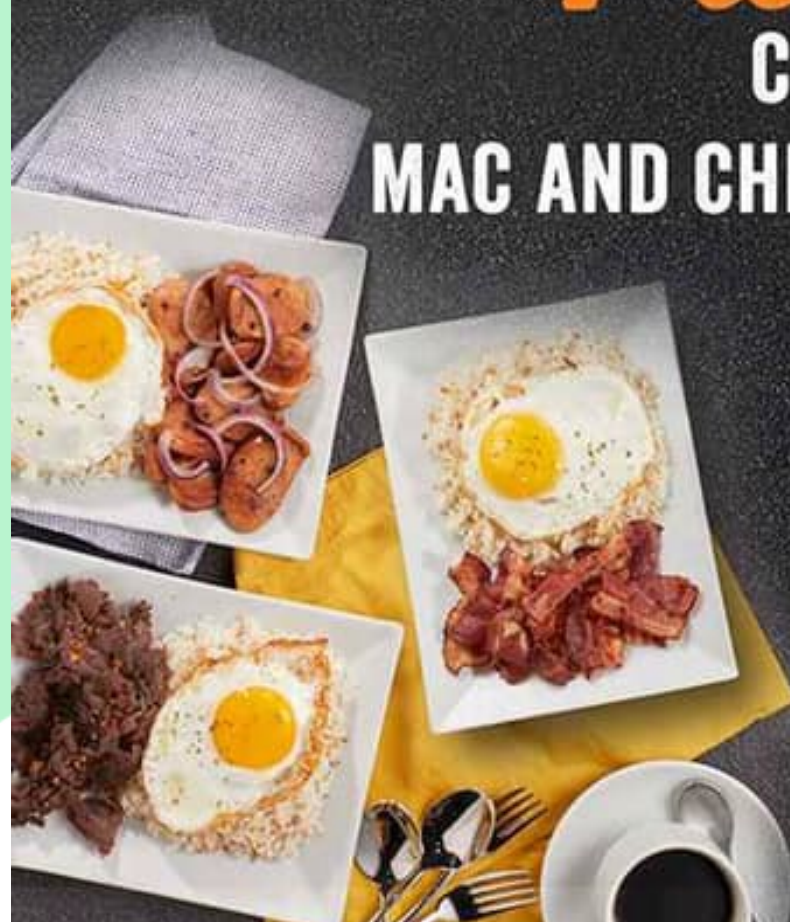

WING ZONE
WINGS • BURGERS • FLAVOR

ALL-DAY
Breakfast

CRUNCHY BACON	P225
SIRLOIN BEEF TAPA	P285
BREAKFAST FRANKS	P285

Kids
CORNER

KIDS SPAGHETTI	P175
SPAGHETTI + WEDGES + STRIPS	P225
WEDGES AND BITES	P255

Pasta

CARBONARA	P265
MAC AND CHEESE (SOLO)	P265

Desserts

STRAWBERRY ICE CREAM	P75
VANILLA ICE CREAM	P75
VANILLA ICE CREAM	P75
CREME BRULEE CHEESECAKE	P145