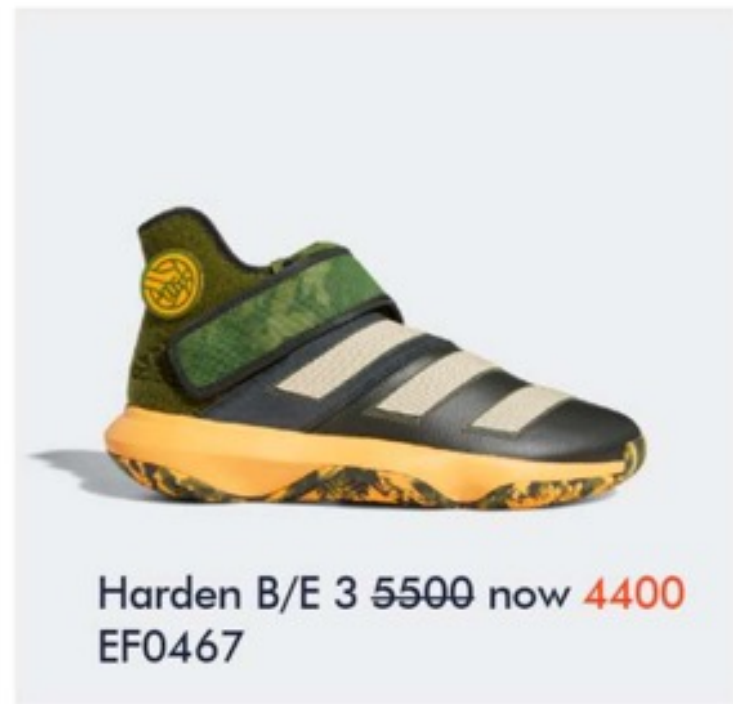

NIKE SPORTSWEAR HERITAGE HIP PACK
CQ6299-010
BEFORE: PHP1,195
NOW: 1,075.50

NIKE HERITAGE PRINTED HIP PACK
CQ6300-010
BEFORE: PHP1,195
NOW: PHP1,075.50

MALL OF ASIA
No Other Mall Comes Close

Harden B/E 3 5500 now **3300**
EF-0665

Harden B/E 3 5500 now **4400**
EF0467

Pro Vision 5000 now **4000**
EF0485

Harden Stepback 4700 now **4230**
EH1943

Run the Game 4000 now **2800**
EF1022

Available sizes and styles may vary per store

adidas