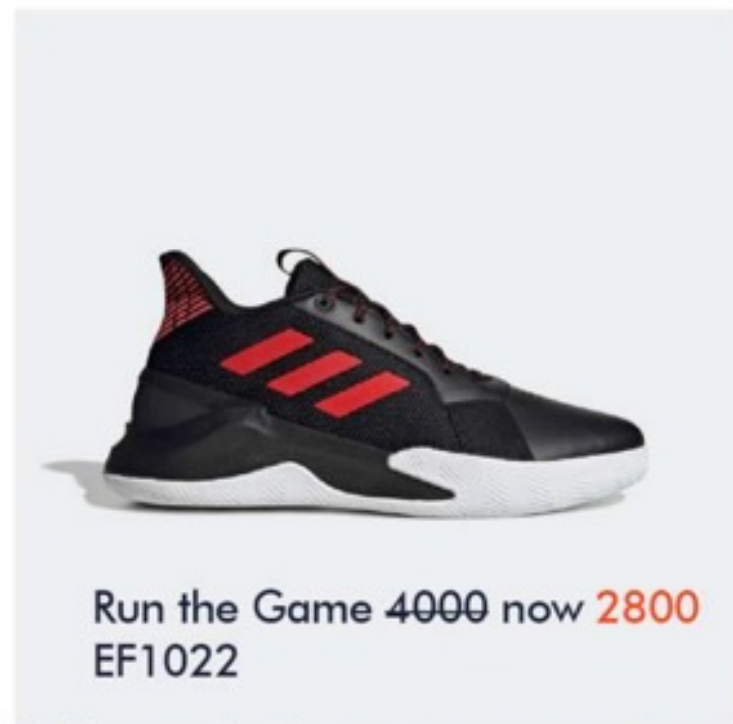

NIKE SPORTSWEAR HERITAGE HIP PACK
CQ6299-010
BEFORE: PHP1,195
NOW: 1,075.50

NIKE HERITAGE PRINTED HIP PACK
CQ6300-010
BEFORE: PHP1,195
NOW: PHP1,075.50

MALL OF ASIA
No Other Mall Comes Close

Harden B/E 3 5500 now **3300**
EF-0665

Harden B/E 3 5500 now **4400**
EF0467

Pro Vision 5000 now **4000**
EF0485

Harden Stepback 4700 now **4230**
EH1943

Run the Game 4000 now **2800**
EF1022

Available sizes and styles may vary per store

adidas