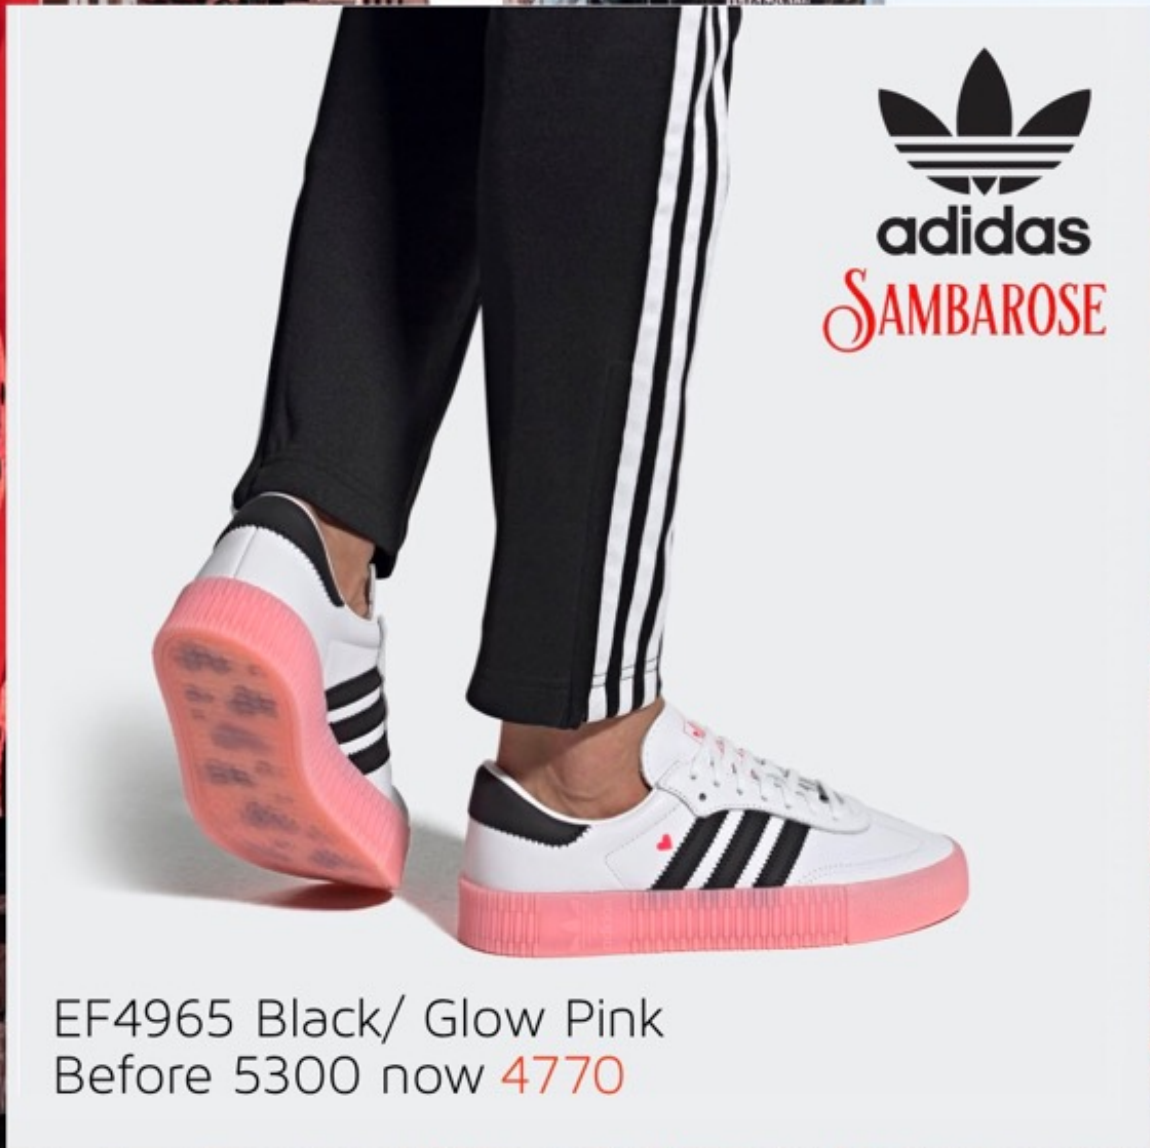

N
new balance

Men's 574
ML574ERLD
SRP 3995
now **1997.50**

MALL OF ASIA
No Other Mall Comes Close

NMD R1

EE5082 Core Black
SRP 7500 now **4500**

NMD R1

EE5175 Metallic Grey
SRP 7500 now **5250**

EF4965 Black/ Glow Pink
Before 5300 now **4770**