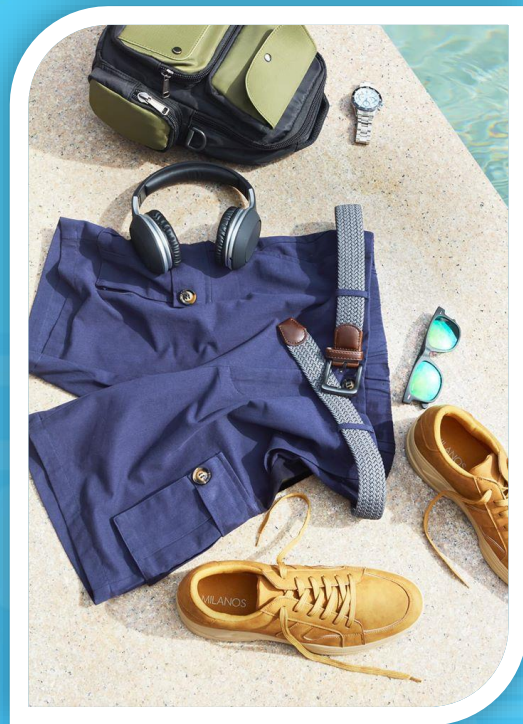

Second Floor

0917-8505315

TAKE OUT & DELIVERY AT SM

SMCITYROSARIO

SMSUPERMALLS.COM

Pick-up

Drive-Thru & Pick-up

ESSENTIALS FOR DADS