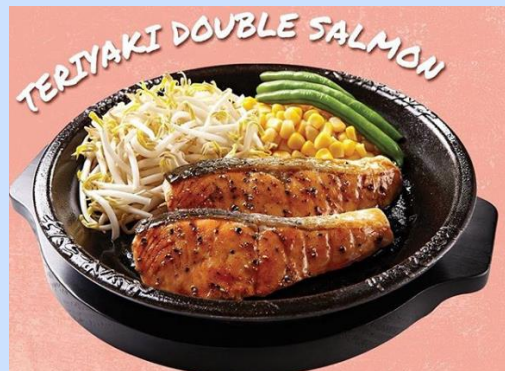

CELEBRATE
DAD'S DAY WITH
SM FOOD
-TO-GO

Frozen Brazo De Mercedes
KOFFEE KLATCH

Fried Chicken
MAX'S RESTAURANT

Pandesal & Spread
PAN DE MANILA

Teriyaki Double Salmon
PEPPER LUNCH

Popcorn
POP & MIX

French Fries
POTATO CORNER