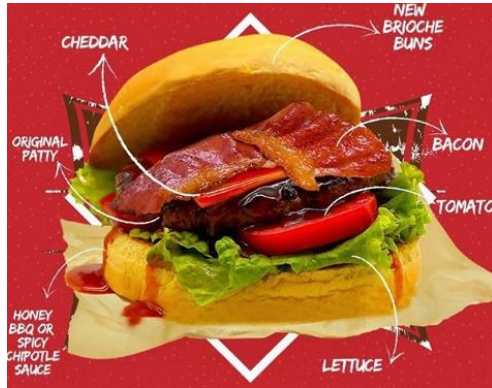

SMSUPERMALLS.COM

PICK-UP & TAKE-OUT

COMMUNITY
RIDER DELIVERY

CURBSIDE
PICK-UP

TAKE-OUT & DELIVERY FOR DADS

CELEBRATE
DAD'S DAY WITH
SM FOOD
-TO-GO

Bacon BBQ Burger
ZARK'S BURGER

Samgyeopsal
OPPA SAMGYEOPSAL