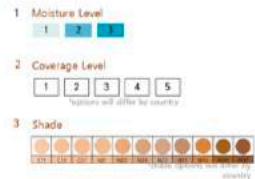

MASKS

Second Skin Mask
P290

Skin Clinic Mask
P120

innisfree

INNISFREE

11AM-8PM

Available thru
My MOA Shopper, MOA Central Pick Up, and MOA Drive Thru

FACE MAKE UP