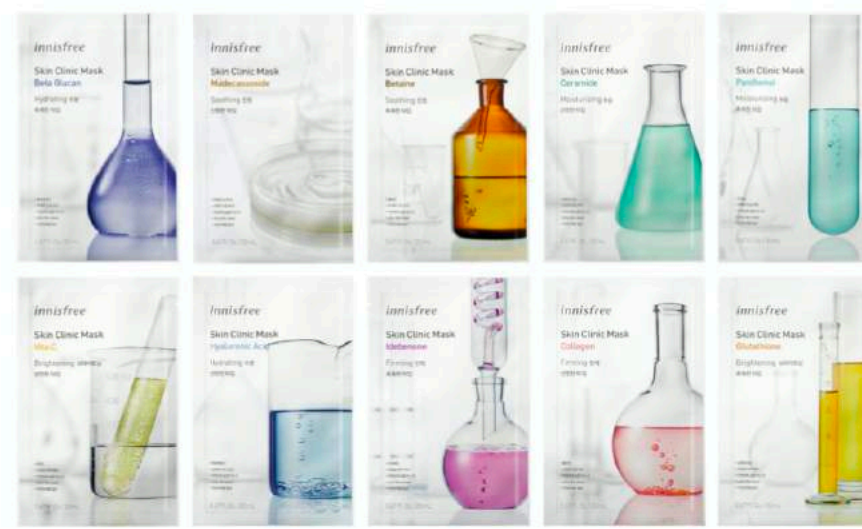

Skin Clinic Mask
P120

innisfree

INNISFREE

11AM-8PM

Available thru
My MOA Shopper, MOA Central Pick Up, and MOA Drive Thru